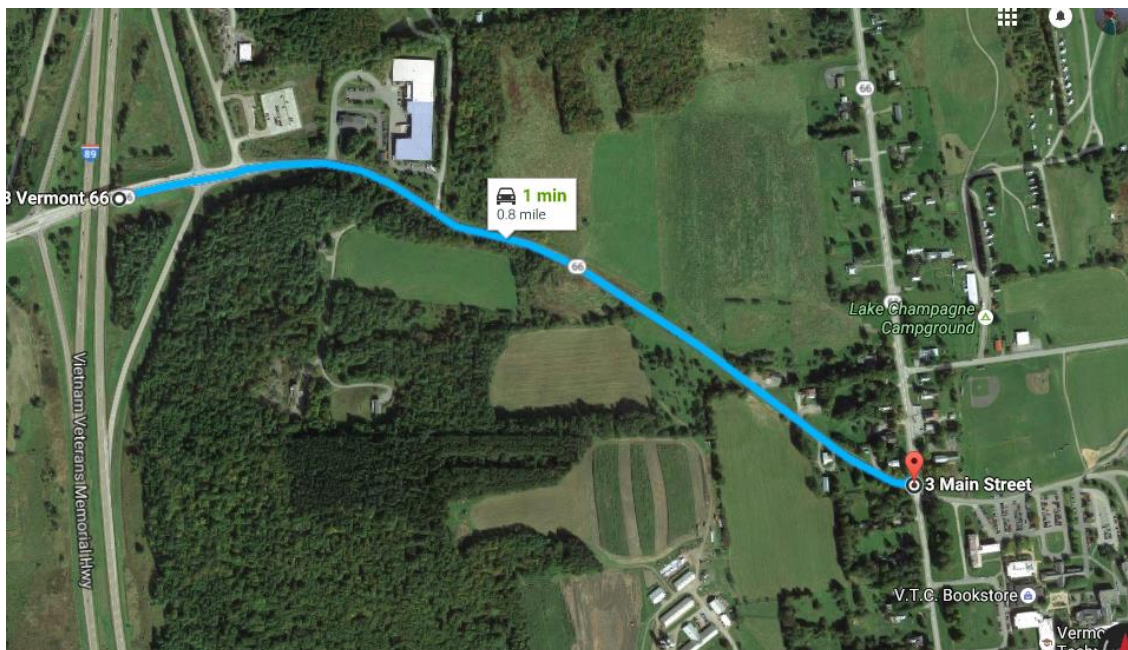

a conference promoting
STEM & Trades careers

Directions to Vermont Technical College Randolph Center, Vermont

From Interstate 89:

- Take Exit 4, Randolph.
- Turn onto Route 66 EAST. (Right turn from the exit ramp if you were coming from the south, left turn if you were coming from the north. Either way, turn uphill, away from the McDonald's and Subway.)
- Drive about a mile, until you come to the first four-way intersection; you will not have a stop sign and 66 will curve sharply off to the left.
- At this intersection, go STRAIGHT across into the Vermont Tech campus.
- Park in Lot D and follow the signs to Action Expo Tent on the Old Dorm Green for check-in.

32A Mallets Bay Ave, Winooski, VT 05404
802-655-8900 x104
womencando@vtworksforwomen.org